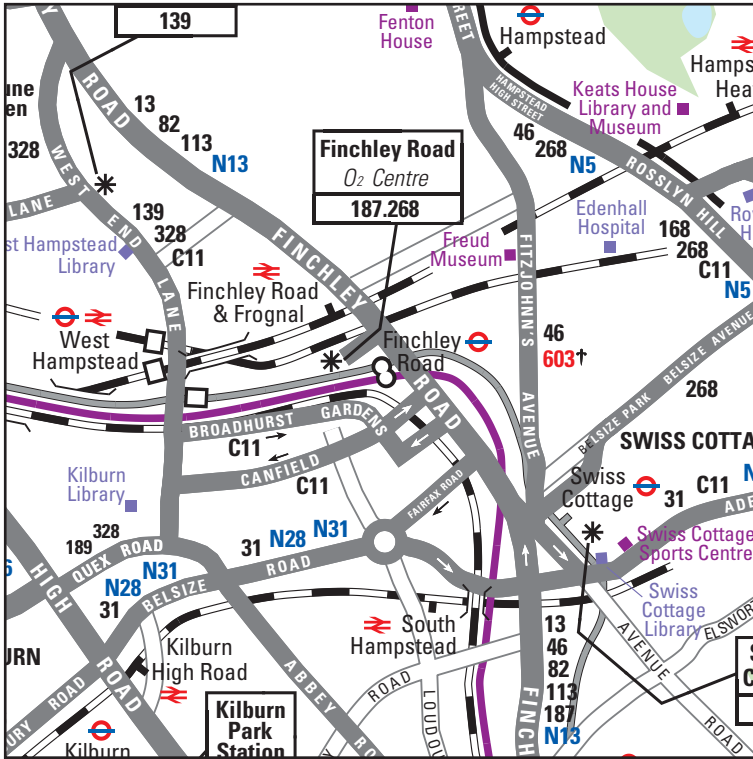

Getting to central London

To travel to central London catch bus 13, 82 or 113 from outside the station.

Bus 13 runs to Baker Street, Oxford Circus, Piccadilly Circus, Trafalgar Square and Aldwych.

Bus 82 runs to Baker Street, Marble Arch and Victoria.

Bus 113 runs to Baker Street and Oxford Circus.

 24 hour travel information
020 7222 1234

 Textphone
020 7918 3015

 Website
www.tfl.gov.uk